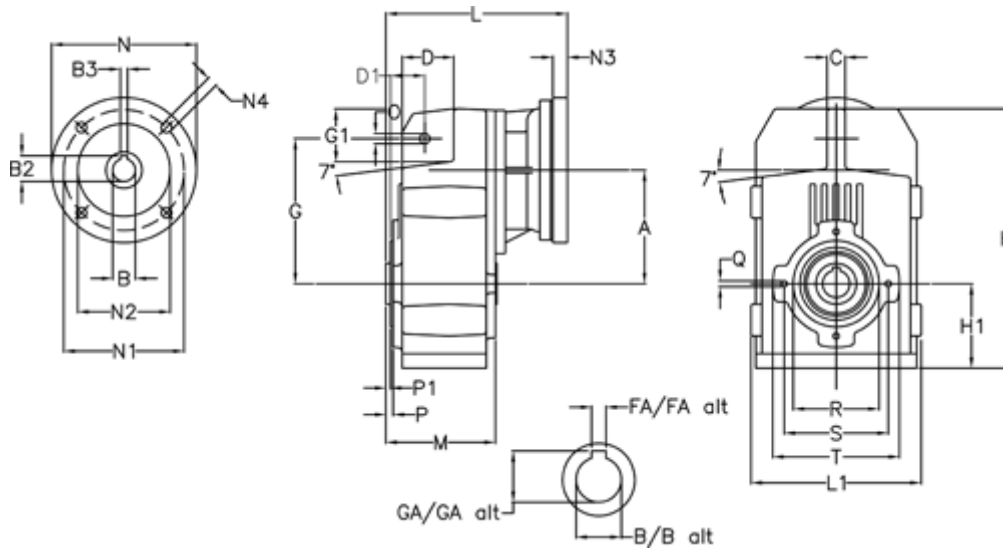

Article number: 29560506583245  
 Description: Shaft mounted gear  
 A513H50-65,8-P112B5

## Measures

A = 211.30	FA = 14	M = 163.0	Q = M12x19
B = 50	G = 278	N = 250	R = 180
B1 = 28	G1 = 105.5	N1 = 215	S = 215
B2 = 31.3	GA = 53.5	N2 = 180	T = 250
B3 = 8	H = 479.0	N4 = M12x16	
C = 20	H1 = 144.0	O = 22	
D = 93.5	L = 297.5	P = 8.5	
D1 = 65.0	L1 = 273	P1 = 4.5	